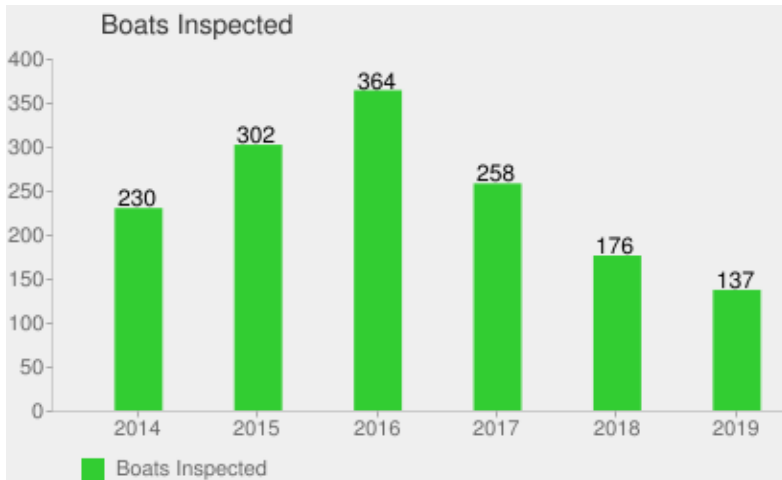

Lake Ellen Plant Statistics

	Lake Ellen	Statewide Average 2017	Southern Drainage Average 2017
Littoral Zone % Vegetated	83.83	77.0	82.0
Maximum Depth of Plant Growth (ft)	16.0	13.6	14.6
Species Richness	20.0	22.0	16.0
Floristic Quality Index (FQI)	23.75	28.4	21.6

Clean Boats/Clean Water

2019 Numbers are as of August 16, 2019.