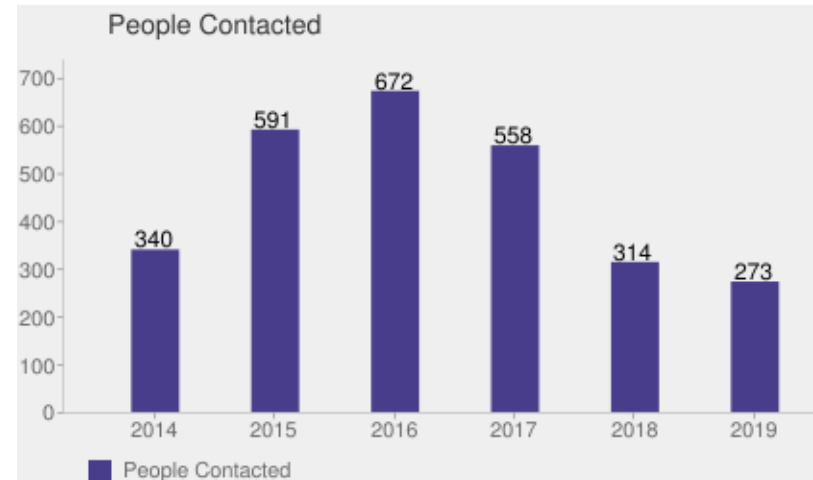

Lake Ellen Plant Statistics

	Lake Ellen	Statewide Average 2017	Southern Drainage Average 2017
Littoral Zone % Vegetated	83.83	77.0	82.0
Maximum Depth of Plant Growth (ft)	16.0	13.6	14.6
Species Richness	20.0	22.0	16.0
Floristic Quality Index (FQI)	23.75	28.4	21.6

Clean Boats/Clean Water

2019 Numbers are as of August 16, 2019.