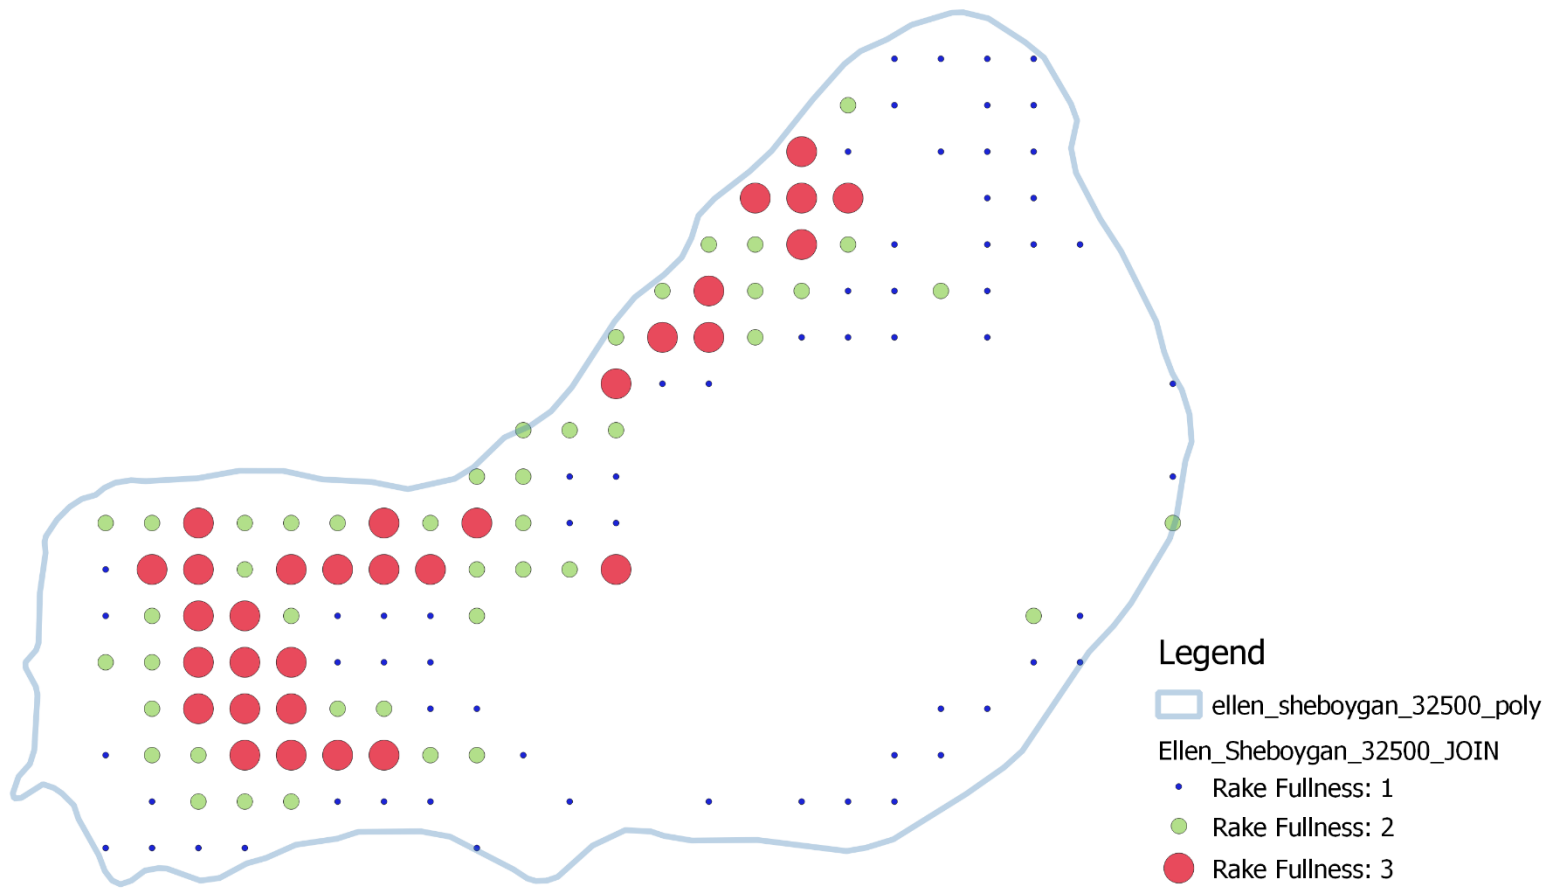

2017 Early Detection Survey

- Meander Survey
- Five Target Sites
 - Snorkeler
 - Rake Tosses
- Boat Launch
 - Snorkeler
 - Rake Tosses
- Spiny Waterflea (SWF) Dredge
 - Deep hole looking for spines
 - **No SWF found...**

2019 Point Intercept Survey

Lake Ellen
Sheboygan County
WBIC 32500
T14N R21E S31
112 acres / 45.3 ha
266 Sampling Points
41m between Points
Site 1: Lat. 43.64656895
Long. -88.02173004

Created: 2008

Fullness Rating	Coverage	Description
1		Only few plants. There are not enough plants to entirely cover the length of the rake head in a single layer.
2		There are enough plants to cover the length of the rake head in a single layer, but not enough to fully cover the tines.
3		The rake is completely covered and tines are not visible.

Plants found and distribution

Lake Ellen, Sheboygan County July 22, 2019 Survey

Plant Species Found in Lake Ellen

Native Plants - Biodiversity

- Variable-leaf Pondweed
- Sago
- Large Duckweed
- Spadderdock
- Whit water lily
- Slender and southern naiad
- Illinois pondweed
- Chara
- Elodea
- Water Celery
- Variable Milfoil
- Norther Milfoil