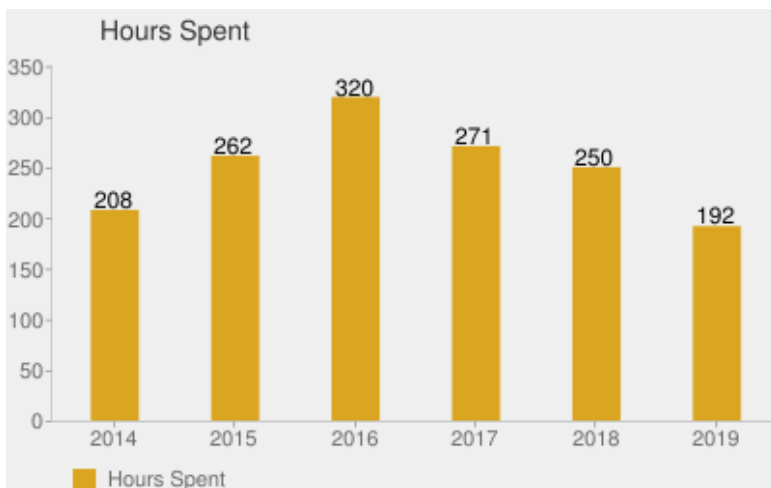

Lake Ellen Plant Statistics

	Lake Ellen	Statewide Average 2017	Southern Drainage Average 2017
Littoral Zone % Vegetated	83.83	77.0	82.0
Maximum Depth of Plant Growth (ft)	16.0	13.6	14.6
Species Richness	20.0	22.0	16.0
Floristic Quality Index (FQI)	23.75	28.4	21.6

Clean Boats/Clean Water

2019 Numbers are as of August 16, 2019.